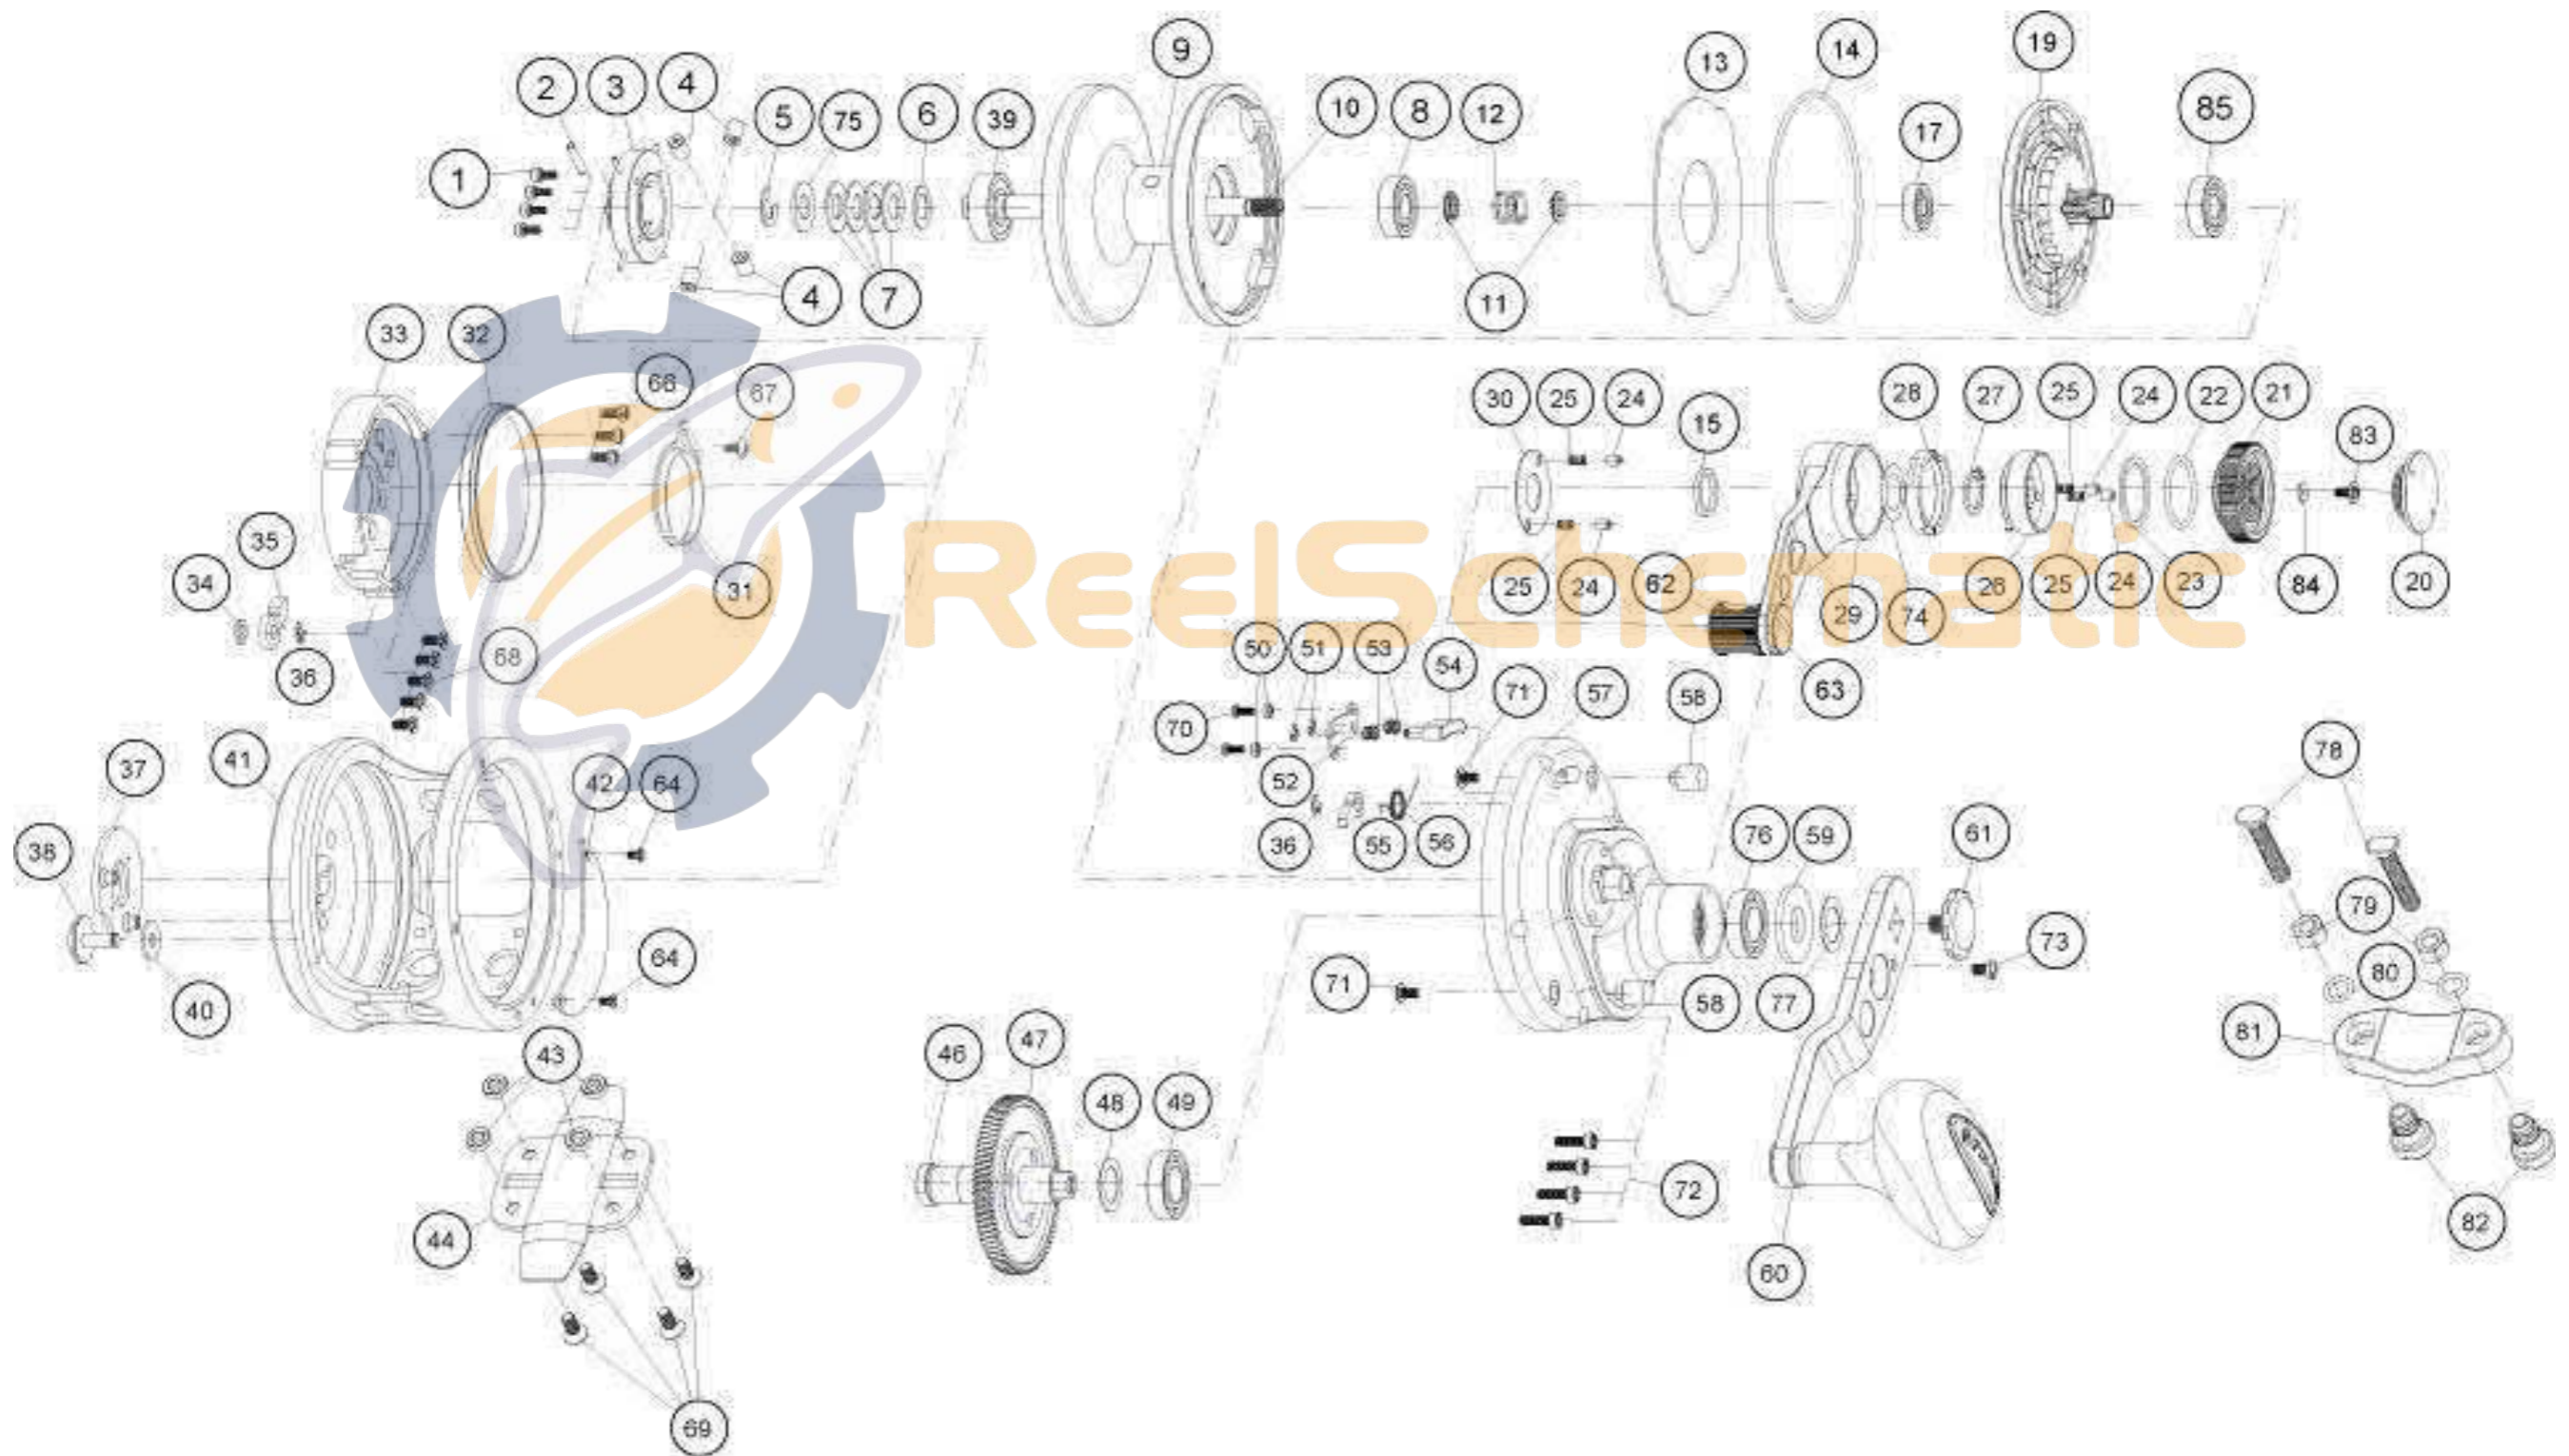

Marquesa™

by FIN-NOR

MA20

Fin-Nor Marquesa MA20 Reel Part List

Key #	Description	Part No.	Qty.	Key #	Description	Part No.	Qty.
1	Screw	DF053-01	4	44	Reel Foot	CF106-01	1
2	Spool Shaft Pin	DF093-01	1	46	Crank Shaft	CF008-01	1
3	Bait Click Ratchet Assembly	DF329-01	1	47	Drive Gear	CF012-01	1
4	Brake Shoe	CF044-01	4	48	Adjustment Washer	DF035-01	1
5	E-Ring	DF092-01	1	49	Ball Bearing	CF017-03	1
6	Washer	CF121-01	1	50	Spacer	CF081-01	1
7	Drag Spring	JF046-01	4	51	E-Ring	NX090-01	2
8	Ball Bearing	KF017-03	1	52	Strike Button Plate	CF078-01	1
9	Spool	CF021-01	1	53	Strike Button Pin Spring	CF022-01	2
10	Spool Shaft	CF015-01	1	54	Strike Button	CF062-01	1
11	Collar	BF094-01	2	55	Anti Reverse Pawl	DF063-02	1
12	Spring	CF040-01	1	56	Stopper Spring	CF096-01	1
13	Drag Disc	CF059-01	1	57	Gear Side Cover Assembly	CF324-01	1
14	Ring	CF080-01	1	58	Locating Collar	DF118-01	1
15	Bushing	DF017-01	1	59	Handle Washer	CF054-01	1
17	Ball Bearing	CF117-01	1	60	Handle Arm Assembly	CF318-01	1
19	Pinion Assembly	DF311-01	1	61	Handle Nut	CF003-01	1
20	Pre Set Knob Cover	CF110-01	1	62	Drag Knob	CF055-01	1
21	Pre Set Knob	CF029-01	1	63	Drag Knob Screw	DF125-01	1
22	O-Ring	CF101-01	1	64	Screw	CF107-01	1
23	Friction Washer	DF121-01	1	66	Tapping Screw	WW107-01	1
24	Click Pin	CF098-01	2	67	Tapping Screw	QW125-02	1
25	Click Spring	DF114-01	2	68	Screw	TW107-04	5
26	Drag Cam B Assembly	CF353-01	1	69	Screw	DF065-01	4
27	Retaining Ring	JF075-01	1	70	Screw	LF057-01	2
28	Drag Cam A	CF028-01	1	71	Screw	QW123-01	2
29	Drag Lever	DF055-01	1	72	Side Cover Screw	CF053-01	4
30	Drag Lever Washer	DF038-01	1	73	Handle Nut Screw	CF065-01	1
31	Click Spring	DF022-01	1	74	Adjustment Washer	CF038-01	1
32	Brake Ring	CF042-01	1	75	Collar	DF081-01	1
33	Brake Ring Holder	CF129-01	1	76	Ball Bearing	CF017-03	1
34	Bait Click Lever Washer B	CF035-01	1	77	Adjustment Washer	DF035-01	1
35	Bait Click Pawl	DF109-02	1	78	Rod Clamp Bolt	CF125-01	2
36	E-Ring	NX092-01	1	79	Nut	JF003-01	2
37	Badge	CF148-01	1	80	O-Ring	LF101-01	2
38	Bait Click Lever	CF109-01	1	81	Rod Clamp	CF154-01	1
39	Ball Bearing	VF017-01	1	82	Rod Clamp Nut	CF161-01	2
40	Bait Click Lever Washer A	CF032-01	1	83	Screw	CX076-04	1
41	Frame	CF001-01	1	84	Washer	N/A	
42	Drive Gear Cover	CF143-01	1	85	Ball Bearing	KF017-03	1
43	Spacer	CF094-01	1				